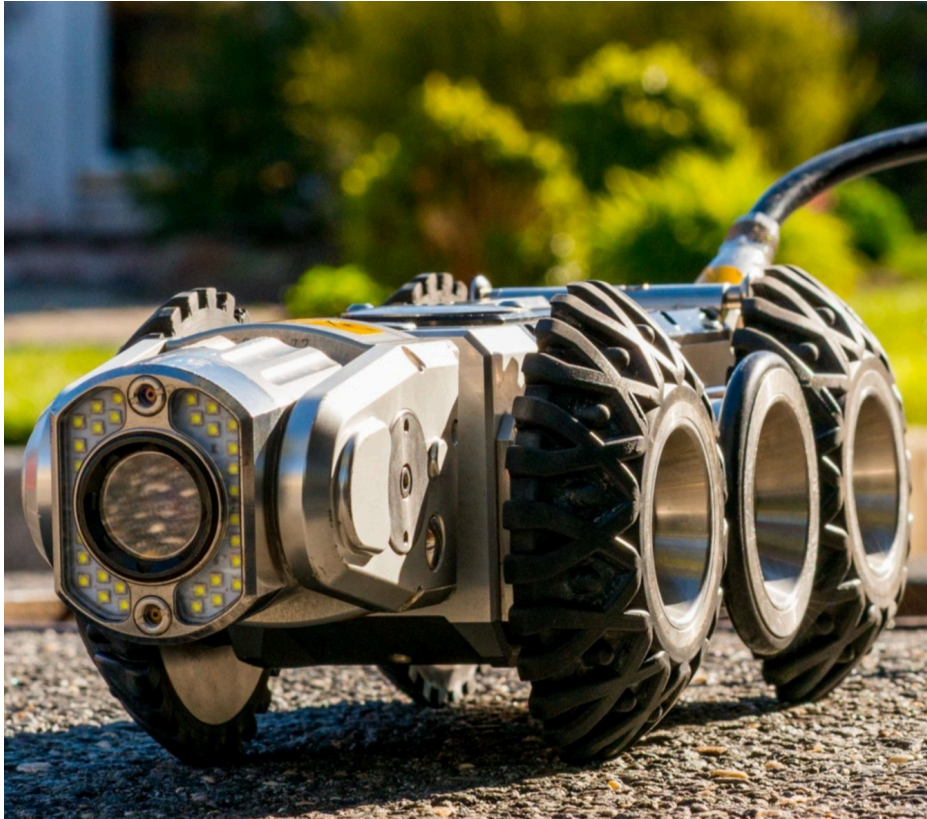

2025 Envirosight Rovver X

Features:

- Size: 12.2" x 4.4" x 3.2"
- Weight: 3.3 lbs.
- Composition: Aluminum, stainless steel
- 10.1" color touchscreen controller, 1280x800 pixel display.
- Three-piece layout.
- Runs off inverter, generator or mains power.
- Travels in truck, van, pickup or ATV.
- Compact, fully automated reel stores 1000' of cable
- Roll sensor