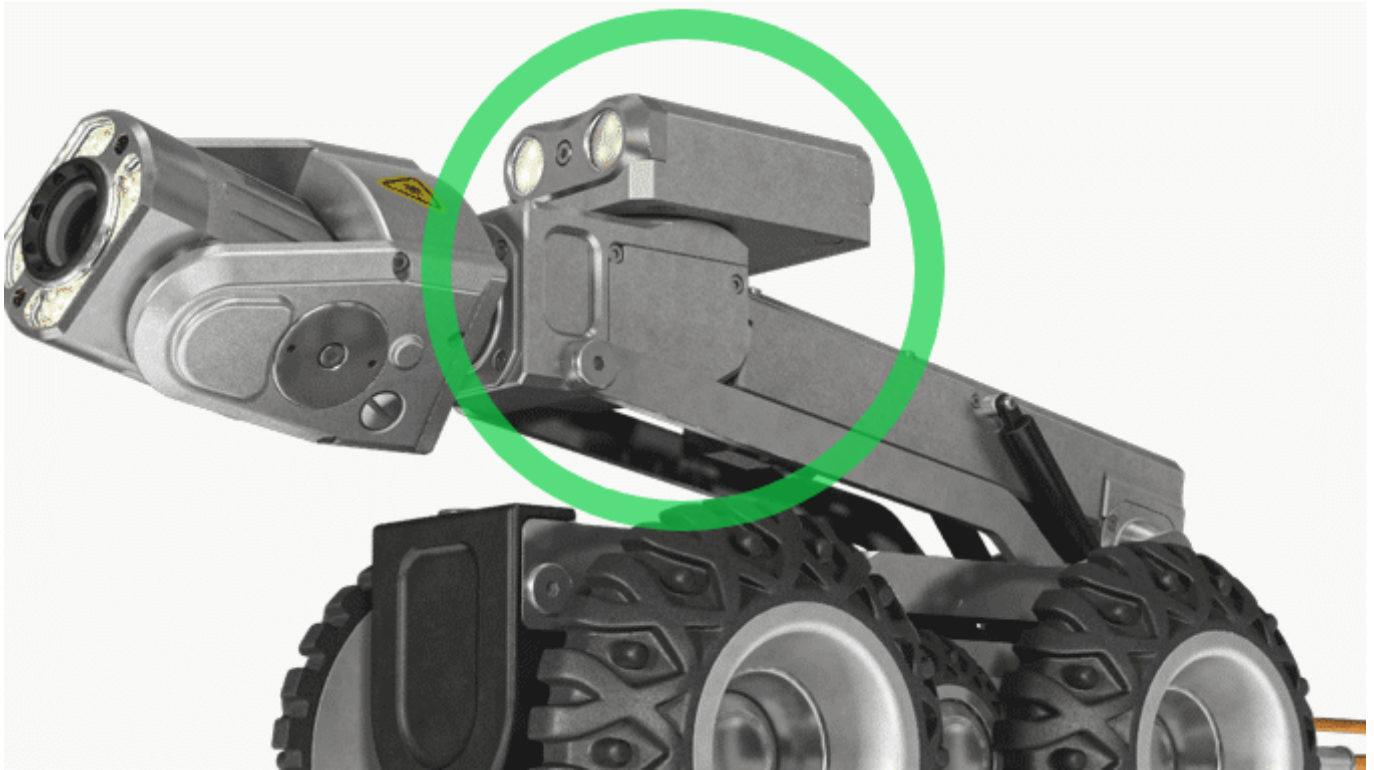

2020 Envirosight Backup Camera Attachment

STOCK #: C040357

Features:

- ✓ Backup Camera Attachment
- ✓ Compatible with Rover X SD Crawler
- ✓ Aux Light
- ✓ Standard Definition Color Video
- ✓ LED Front and Rear Lights
- ✓ Quick Change Tool-less Connection
- ✓ SERIAL #: 5591817